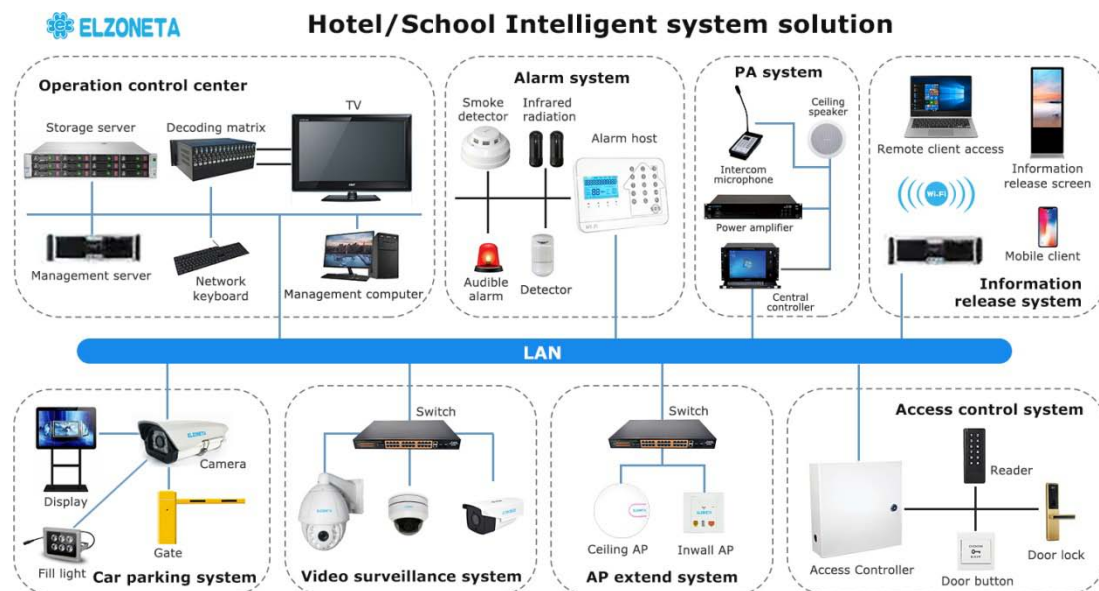

Hotel intelligent system solution

Main system compose: CCTV\Wireless AP signal coverage\Access control \PA\Car parking System

System implementation functions' features:

- 1, The whole hotel is under Omni-directional monitoring indoor and outdoor, the priority regions with CCTV cameras' functions of HD color night vision and voice recognition especially in the cashier's site;
- 2, Hotel smart door locks and card issuing function;
- 3, Hotel room with intelligent system control function;
- 4, Hotel public area with wireless AP signal full coverage
- 5, Background music playback and broadcast functions;
6. License plate recognition parking management function for the parking area.

Main features:

- 1, Super wide-angle dome, bullet cameras and PTZ High-speed dome, bullet cameras are used to achieve all-round monitoring. The special cashier cameras record all the details of the checkout counter and the front desk;
- 2, Starlight vision cameras provide full HD color videos at the whole night;
3. Intelligent door locks and intelligent control of lights curtains in hotel's rooms;
- 4, Wireless AP signal coverage
- 5,PA system provides a comfortable living environment for customers, while facilitating management personnel to broadcast various types of information;
6. Intelligent management of parking and guidance of parking spaces for clients.