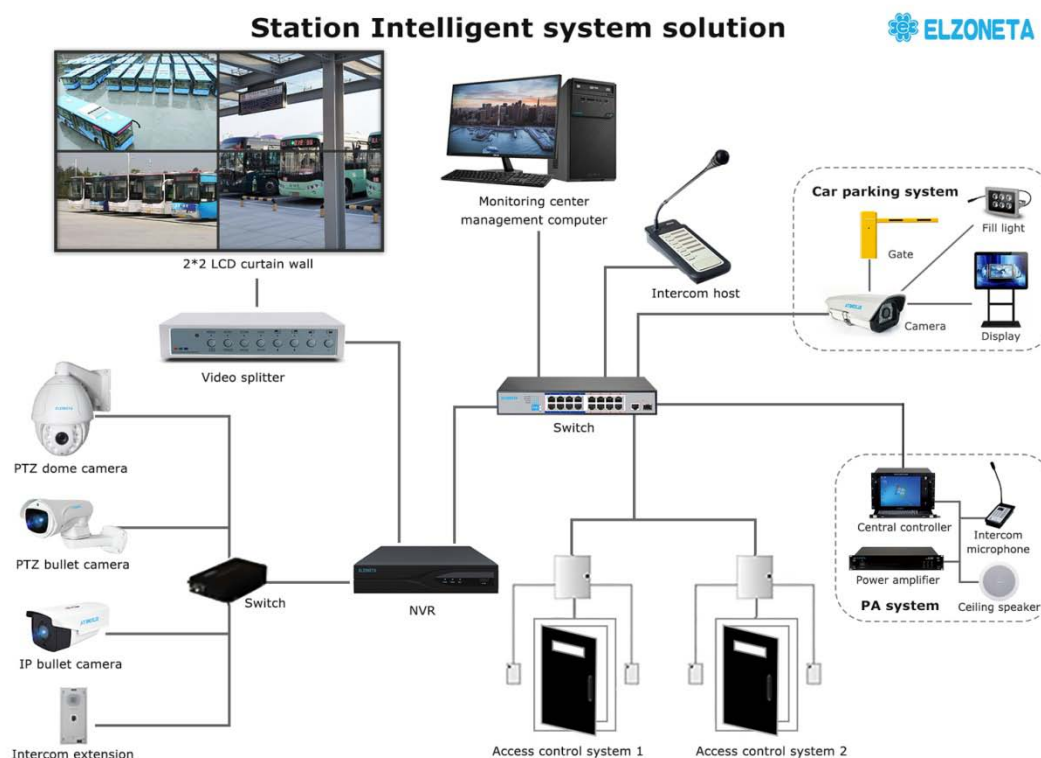

Stations Intelligent system

System Compose: CCTV\AP signal cover\Access Control \PA

Basic functions:

- * Full-range monitoring for inside and outside station, full-color night vision for key monitoring area at night, special camera for cashier;
- * Station access control for entrance and exit;
- * AP wireless signal cover for main public area;
- * Background music playback and broadcast function.

Main functional features:

- * Super wide angle and High speed dome camera for full-range monitoring, special cashier cameras record all the details of the ticket window;
- * Full color video for starlight camera at whole night ;
- * Achieving access control function for entrance and exit by speed gate;
- * Wireless AP signal cover at any time;
- * PA system for Broadcasting all kinds of information and missing persons.

System architecture diagram:

Applicable projects- Bus station, Train station, Gas station, Oil field, Mining area etc.

No matter big or small of your security system projects are available from Elzoneta which will provide full range of high quality security system products and perfect design of security system solutions all the time.